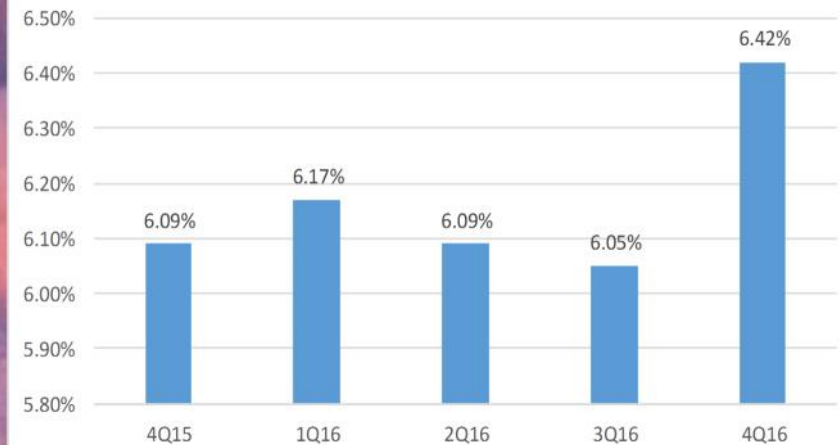

TRIANGLE RETAIL MARKET UPDATE

4TH QUARTER 2016

Retail Leasable SF

Retail Vacancy

Retail Absorption

Source: Triangle Business Journal SPACE Magazine 1.27.17

BARRETT NABORS COMMERCIAL

919-816-8477 / WWW.BARRETTNABORSCOMMERCIAL.COM