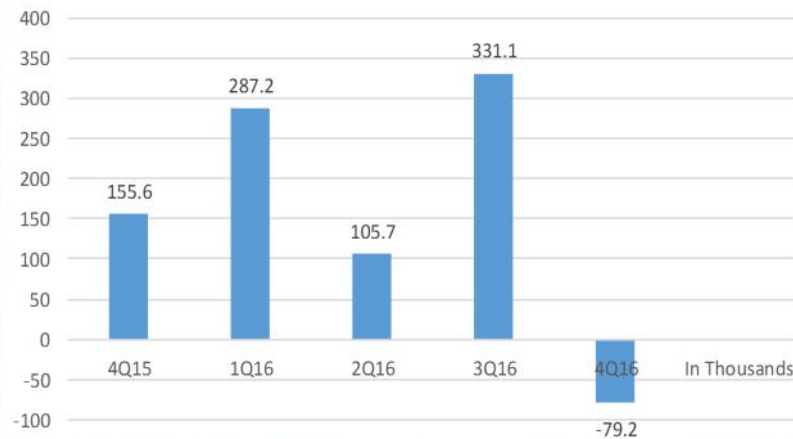

TRIANGLE RETAIL MARKET UPDATE

4TH QUARTER 2016

Retail Leasable SF

Retail Vacancy

Retail Absorption

Source: Triangle Business Journal SPACE Magazine 1.27.17

BARRETT NABORS COMMERCIAL

919-816-8477 / WWW.BARRETTNABORSCOMMERCIAL.COM