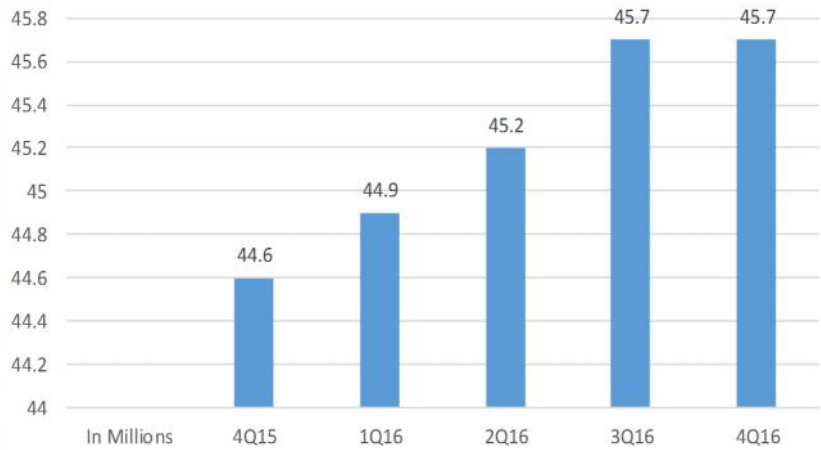

TRIANGLE RETAIL MARKET UPDATE

4TH QUARTER 2016

Retail Leasable SF

Retail Vacancy

Retail Absorption

Source: Triangle Business Journal SPACE Magazine 1.27.17

BARRETT NABORS COMMERCIAL

919-816-8477 / WWW.BARRETTNABORSCOMMERCIAL.COM